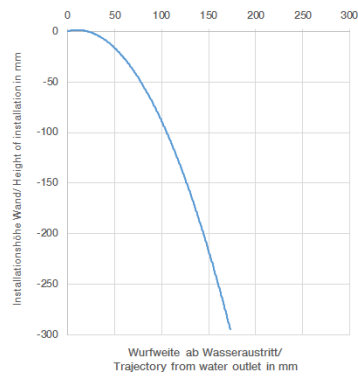

SYMETRICS Wall-mounted basin spout without pop-up waste - Brushed Durabronz (23kt Gold)

13 800 740

- 125mm projection
- fixed spout
- rectangular, air-enriched flow
- hole diameter 37 mm
- 1/2" connection
- plug-link mounting
- max. flow 5 l/min
- lead-free

SYMETRICS Wall-mounted basin spout without pop-up waste - Brushed Durabronz (23kt Gold)

13 800 740
mm [inches]

Flow rate chart

Trajectory diagram

**SYMETRICS Wall-mounted basin spout without pop-up waste - Brushed
Durabronz (23kt Gold)**