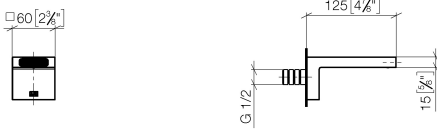

SYMETRICS Wall-mounted basin spout without pop-up waste - Brushed Durabronz (23kt Gold)

13 800 740

- 125mm projection
- fixed spout
- rectangular, air-enriched flow
- hole diameter 37 mm
- 1/2" connection
- plug-link mounting
- max. flow 5 l/min
- lead-free

The mounting height from the top edge of the basin to the centre of the connection should be at least 125 mm. The front edge of the spout should be at least 20 mm in front of the back edge of the sink.

For Touchfree control please order eSet Touchfree WITH or WITHOUT temperature adjustment

Recommended miscellaneous

Concealed wall elbow -

- max. recess depth 163 mm
- min. recess depth 90 mm

35 085 970 90

SYMETRICS Wall-mounted basin spout without pop-up waste - Brushed Durabronz (23kt Gold)

13 800 740
mm [inches]

Flow rate chart

Trajectory diagram

**SYMETRICS Wall-mounted basin spout without pop-up waste - Brushed
Durabronz (23kt Gold)**