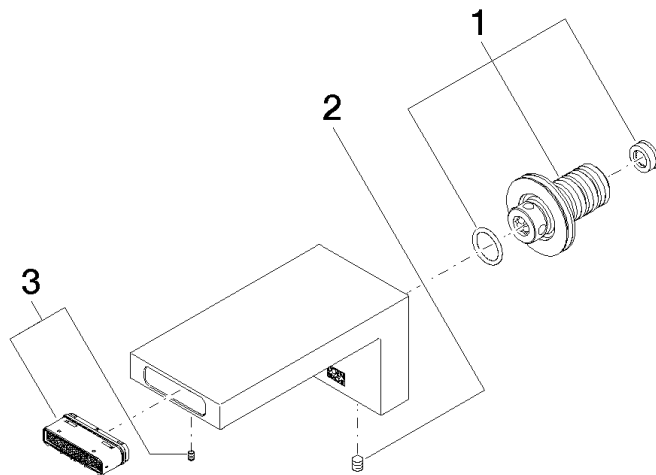

The mounting height from the top edge of the basin to the centre of the connection should be at least 125 mm. The front edge of the spout should be at least 20 mm in front of the back edge of the sink.

For Touchfree control please order eSet Touchfree WITH or WITHOUT temperature adjustment

Recommended miscellaneous

Concealed wall elbow -

- max. recess depth 163 mm
- min. recess depth 90 mm

35 085 970 90

SYMETRICS Wall-mounted basin spout without pop-up waste - Brushed Durabronz (23kt Gold)

13 800 740
mm [inches]

Flow rate chart

Trajectory diagram

**SYMETRICS Wall-mounted basin spout without pop-up waste - Brushed
Durabronz (23kt Gold)**

13 800 740

Spare parts list

No.	Item Number	Name	Quantity used	Delivery time
1	90 24 03 108 00 90	nipple set	1	2
2	90 31 11 004 00 90	pin	1	2
3	90 29 03 067 00 90	aerator	1	2