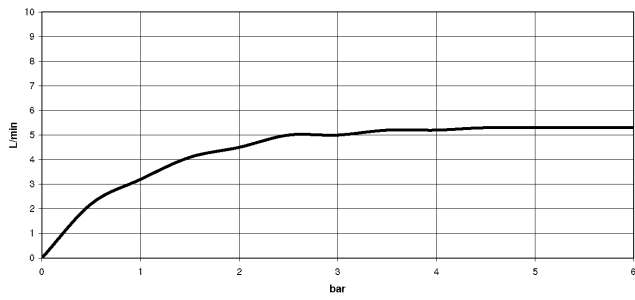

The mounting height from the top edge of the basin to the centre of the connection should be at least 125 mm. The front edge of the spout should be at least 20 mm in front of the back edge of the sink.

For Touchfree control please order eSet Touchfree WITH or WITHOUT temperature adjustment

Recommended miscellaneous

Concealed wall elbow -

- max. recess depth 163 mm
- min. recess depth 90 mm

35 085 970 90

SYMETRICS Wall-mounted basin spout without pop-up waste - Brushed Durabronz (23kt Gold)

13 800 740
mm [inches]

Flow rate chart

Trajectory diagram

**SYMETRICS Wall-mounted basin spout without pop-up waste - Brushed
Durabronz (23kt Gold)**